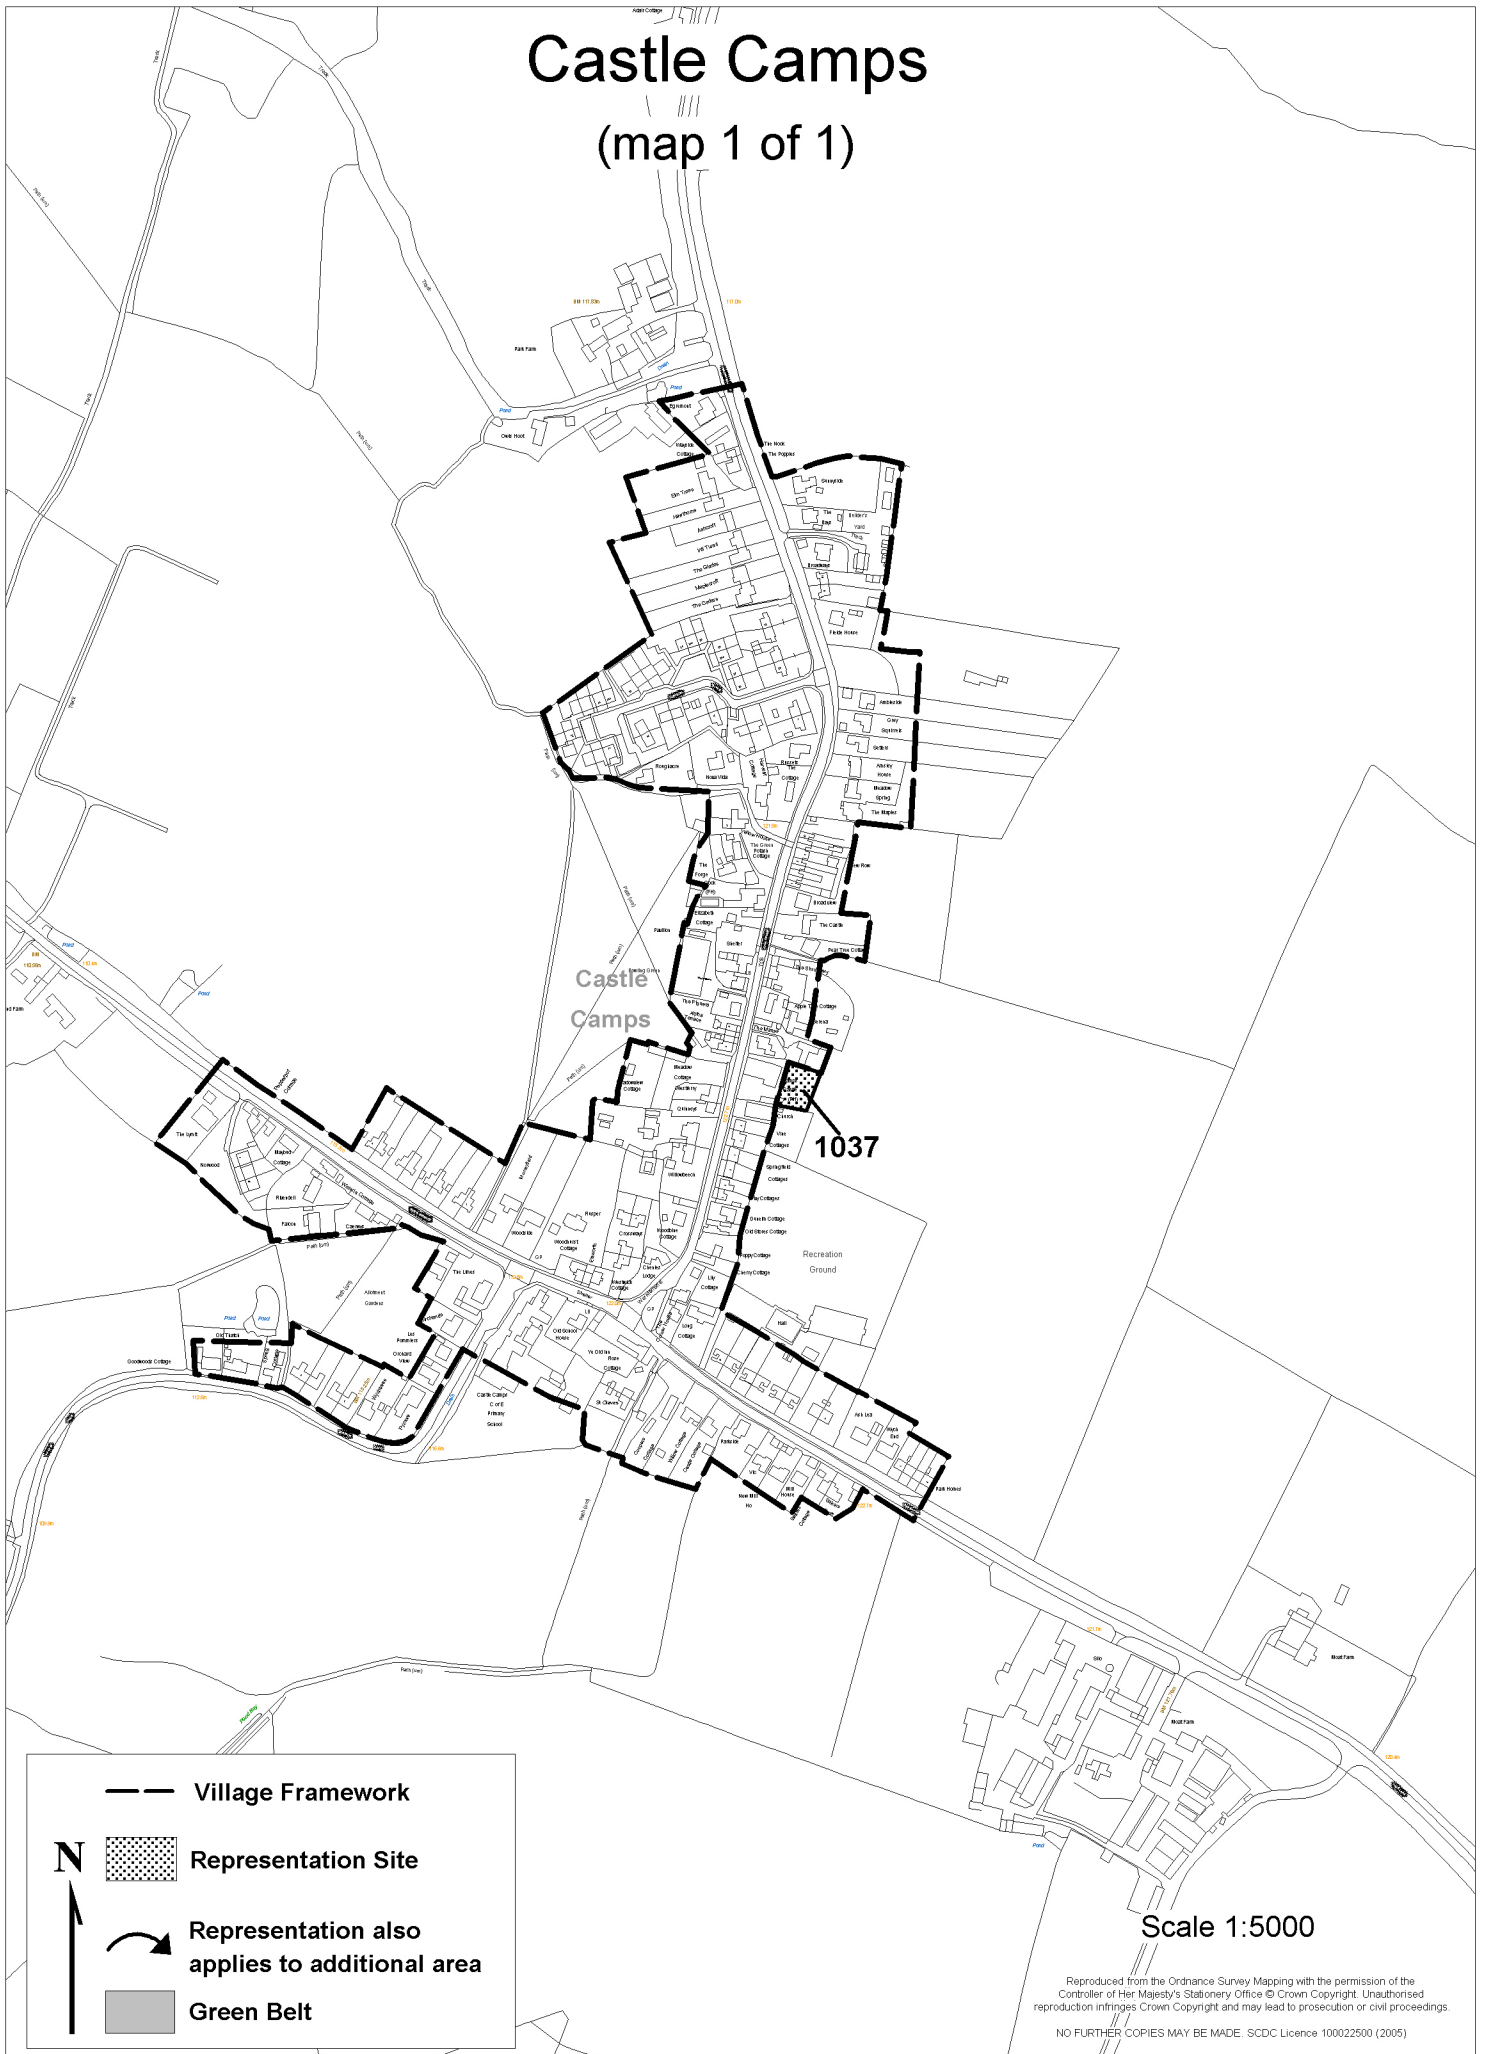

Castle Camps

(map 1 of 1)

— — Village Framework

N
↑
Representation Site

↪
Representation also applies to additional area

■
Green Belt

Scale 1:5000